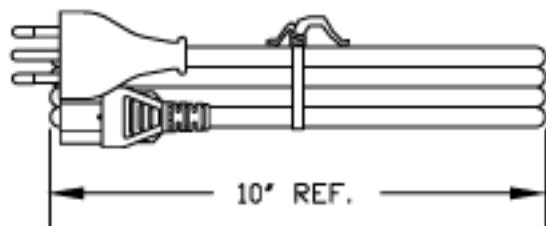

## Standard Cord Details: 2114H 10 C3

Specifications	
<b>Certifications</b>	
<b>Part Number</b>	2114H 10 C3
<b>Connector Type</b>	C13
<b>Plug Type</b>	3 Pin
<b>Category</b>	Plastic
<b>Application</b>	Detachable
<b>Plug Catalog No.</b>	IT10S3
<b>Connector Catalog No.</b>	V1625
<b>Cable</b>	H05VV-F 3x1.00
<b>Jacket Color</b>	Black
<b>Length in Feet</b>	8.2
<b>Length in Meters</b>	2.5
<b>Temperature Rating</b>	60C
<b>Packaging Units Per Carton</b>	50
<b>Color Coding</b>	
<b>Nominal OD in Inches</b>	
<b>Nominal OD in Millimeters</b>	
<b>Notes</b>	Italy.

VOLEX RESERVES THE RIGHT TO ALTER NON-CRITICAL DIMENSIONS WITHOUT NOTICE.

PACKAGING: FOLD & TIE

**NOTES:**

- 1) CORDAGE: HD5VVF3G 1.0sq.mm, BLACK
- 2) APPROVALS:
- 3) RATING: 10 AMP/250 VOLTS
- 4) PACKAGING: 50 PIECES/CARTON
- 5) ALL DIMENSIONS IN inches.

**FINISH:**  
 JACKET: SMOOTH

**SCALE:**  
 NOT TO SCALE

**ECD:**  
 N/A

**ITEM DESCRIPTION:**  
 CORDSET - ITALIAN POWER SUPPLY CORD (8')

**TOLERANCE UNLESS OTHERWISE SPECIFIED**  
 .XXX ± .005  
 .XX ± .02  
 .X ± .03  
 FRACT. ± 1/32  
 ANGULAR ± 1/2°