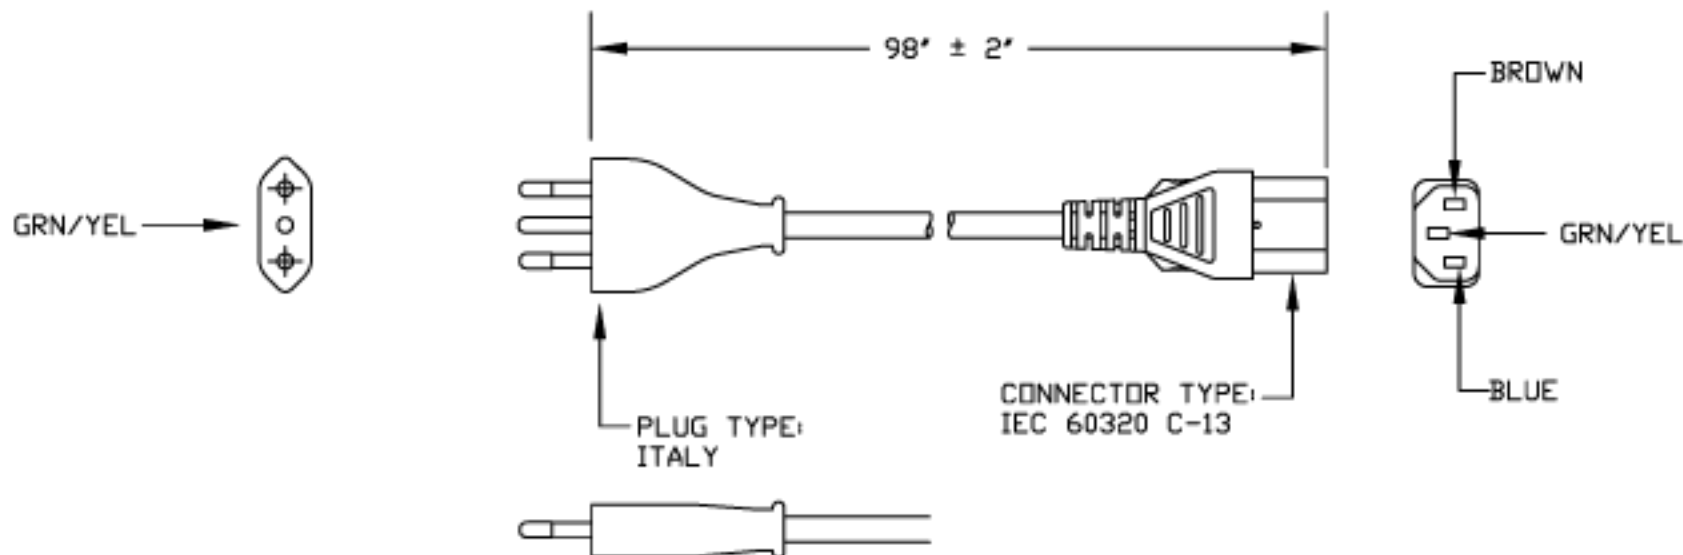

## Standard Cord Details: 2114H 10 C3

Specifications	
<b>Certifications</b>	
<b>Part Number</b>	2114H 10 C3
<b>Connector Type</b>	C13
<b>Plug Type</b>	3 Pin
<b>Category</b>	Plastic
<b>Application</b>	Detachable
<b>Plug Catalog No.</b>	IT10S3
<b>Connector Catalog No.</b>	V1625
<b>Cable</b>	H05VV-F 3x1.00
<b>Jacket Color</b>	Black
<b>Length in Feet</b>	8.2
<b>Length in Meters</b>	2.5
<b>Temperature Rating</b>	60C
<b>Packaging Units Per Carton</b>	50
<b>Color Coding</b>	
<b>Nominal OD in Inches</b>	
<b>Nominal OD in Millimeters</b>	
<b>Notes</b>	Italy.

VOLEX RESERVES THE RIGHT TO ALTER NON-CRITICAL DIMENSIONS WITHOUT NOTICE.

PACKAGING: FOLD & TIE

**NOTES:**

- 1) CORDAGE: HD5VVF3G 1.0sq.mm, BLACK
- 2) APPROVALS:
- 3) RATING: 10 AMP/250 VOLTS
- 4) PACKAGING: 50 PIECES/CARTON
- 5) ALL DIMENSIONS IN inches.

**FINISH:**  
 JACKET: SMOOTH

**SCALE:**  
 NOT TO SCALE

**ECD:**  
 N/A

**ITEM DESCRIPTION:**  
 CORDSET - ITALIAN POWER SUPPLY CORD (8')

**TOLERANCE UNLESS OTHERWISE SPECIFIED**  
 .XXX ± .005  
 .XX ± .02  
 .X ± .03  
 FRACT. ± 1/32  
 ANGULAR ± 1/2°